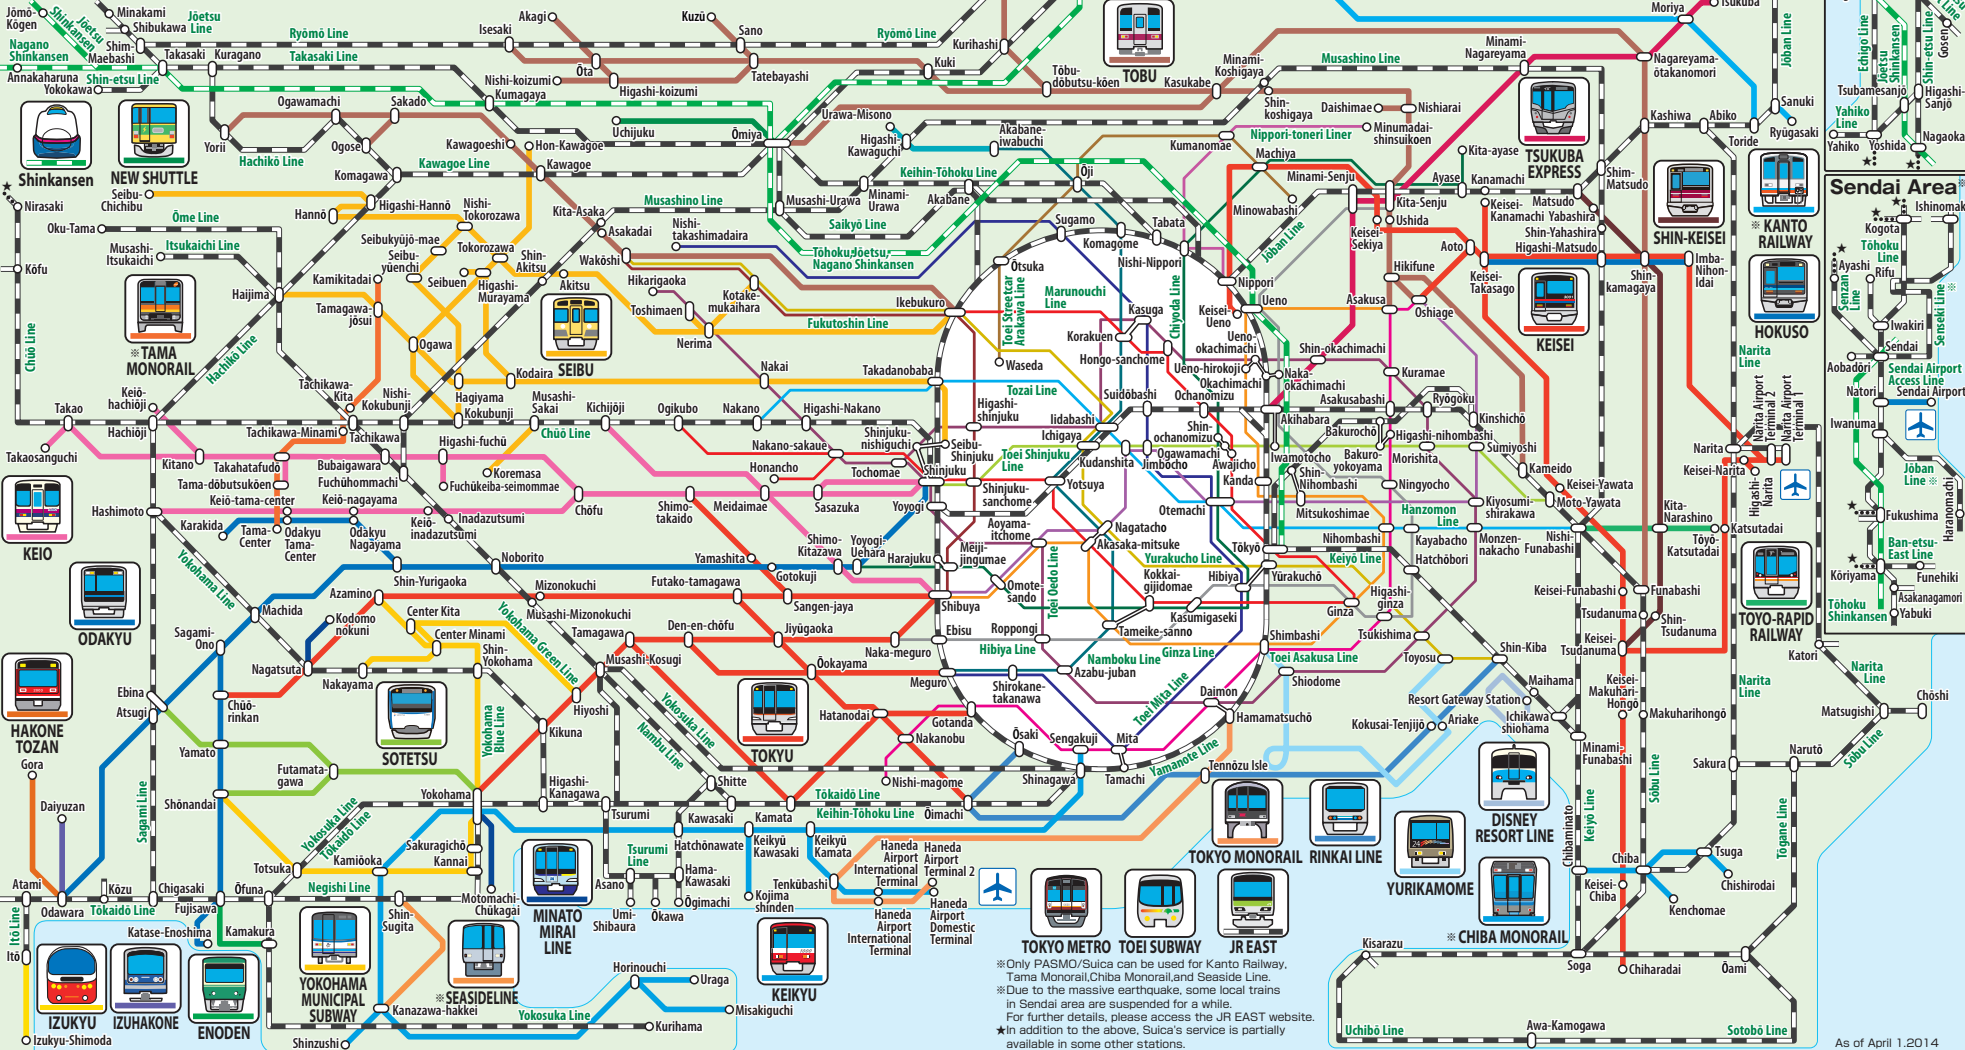

Suica · PASMO Network Map

■ Areas where Suica · PASMO can be used